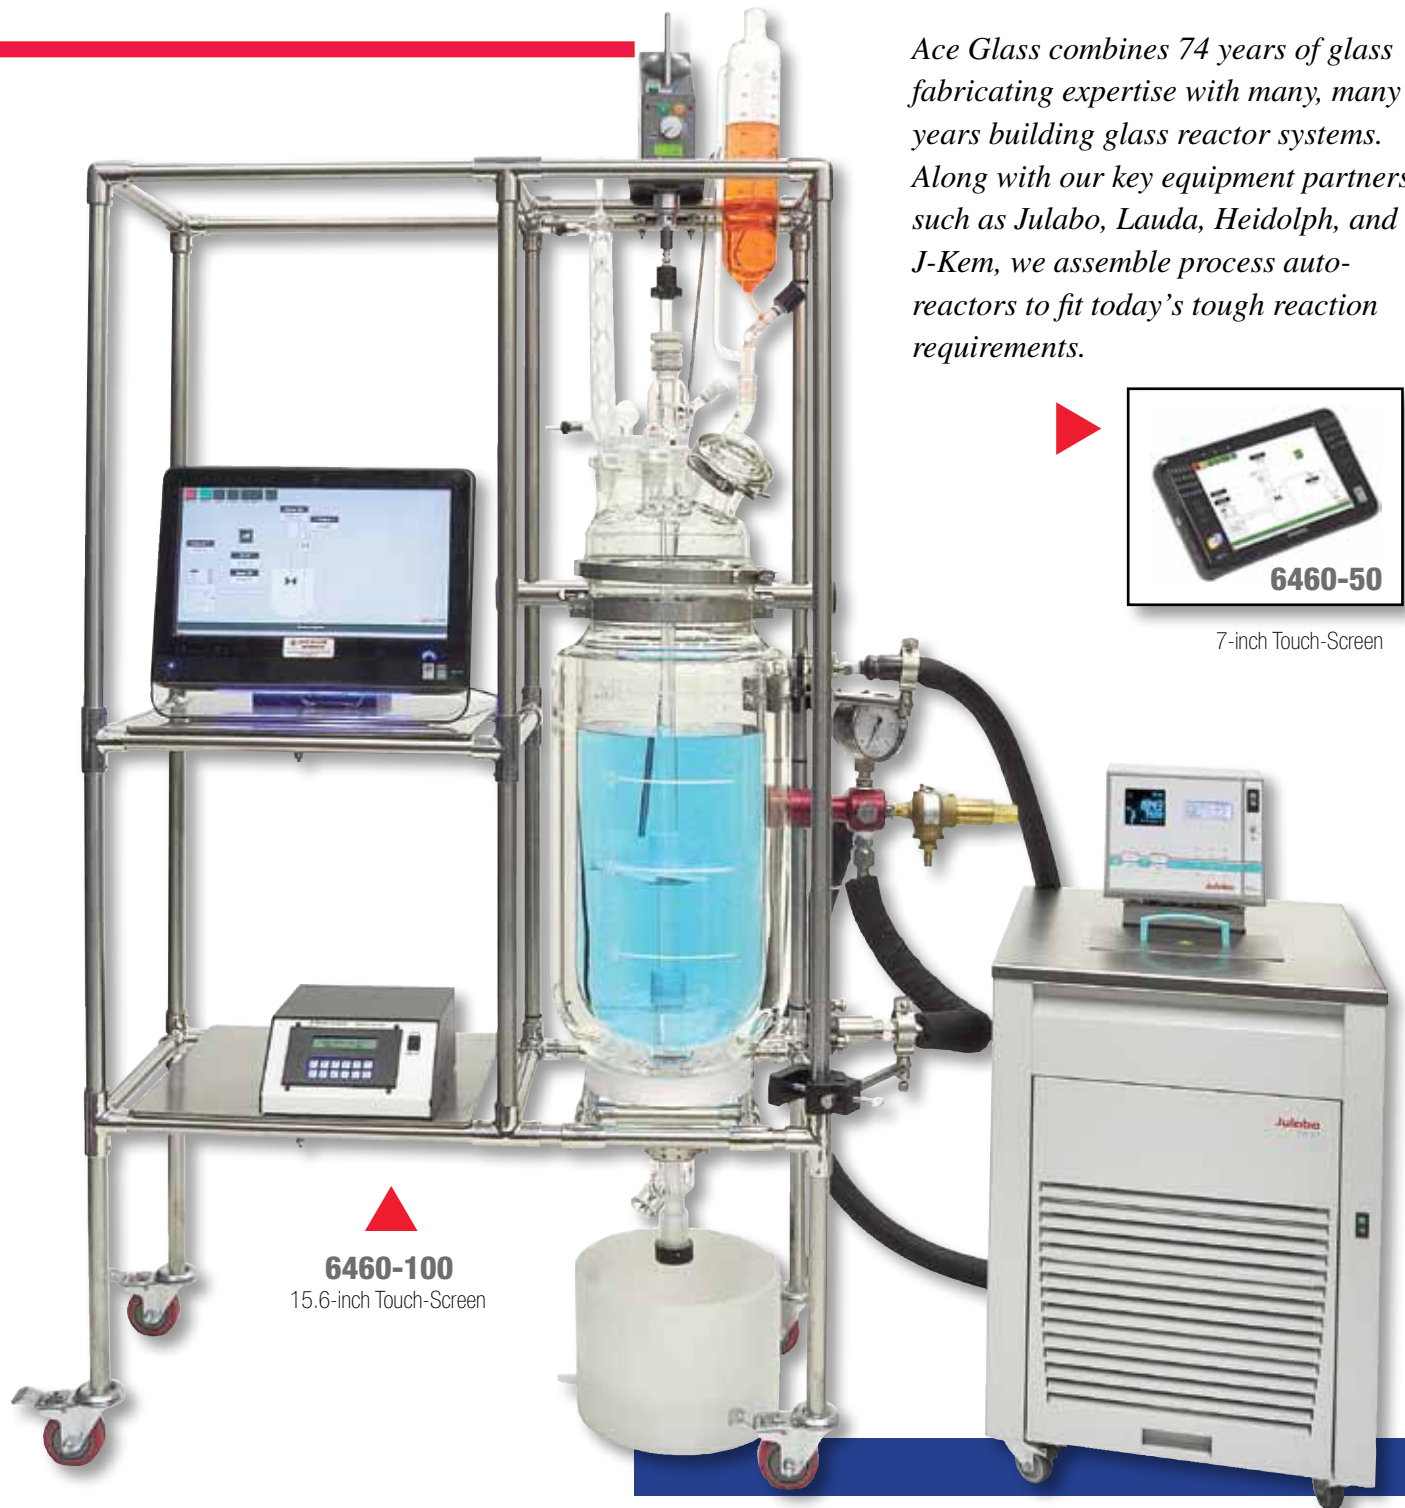

New

INTRODUCES...

Auto-Reactor

Ace Glass Introduces the newest addition to our reactor family – “The ACE Auto-Reactor Series”

Ace Glass combines 74 years of glass fabricating expertise with many, many years building glass reactor systems. Along with our key equipment partners, such as Julabo, Lauda, Heidolph, and J-Kem, we assemble process auto-reactors to fit today’s tough reaction requirements.

6460-50

7-inch Touch-Screen

6460-100
15.6-inch Touch-Screen