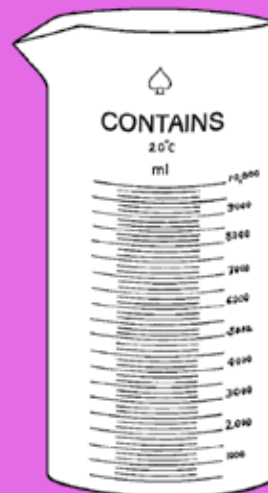

6228, 6231 BEAKER Pilot Plant

Large sizes for batch operations and mixing large volumes of measured liquids.

Capacity, mL	Subdiv., mL	Approx. Height, mm	O.D., mm	Order Code	Each
5,000	100	457	152	6228-05	▲297.96
10,000	100	457	223	6228-10	▲471.64
15,000	500	390	260	6231-21	★444.79
20,000	500	430	285	6231-27	★489.39

ACE GLASS INCORPORATED

P.O. Box 688 • Vineland, NJ 08362-0688 • 856-692-3333 • Fax: 856-692-8919

TOLL-FREE: 1-800-223-4524 • FAX: 1-800-543-6752

www.aceglass.com email: sales@aceglass.com

11/2/2009

Prices and specifications are subject to change without notice

★ Net