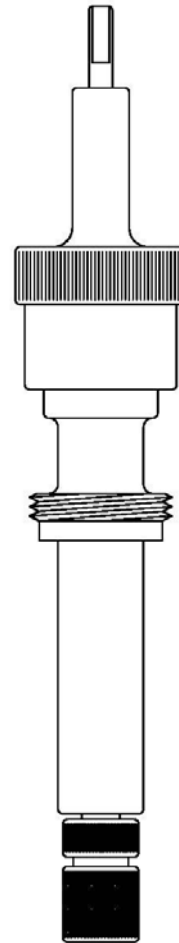

[www.DelpMixer.com](http://www.DelpMixer.com)  
[Info@DelpMixer.com](mailto:Info@DelpMixer.com)  
1-800-504-1935

2528 Billingsley Road  
Columbus, Ohio 43235  
614-889-7331 (Fax)

## 316 Series Mixers

**316S**

**316AF**

- Equipped with a 0.50 in. diameter shaft and an extra bearing for heavy duty mixing
- Operates in pressure (200psi max) or vacuum (30 in. Hg) environments
- Manufactured from high-grade materials to withstand autoclave sterilization
- 316S with variable speed electric motor provides 22 in/oz (1.375 in/lb or 1.58 kg/cm) of torque
- 316AF for standard cable or direct-drive electric, air or hydraulic drive motors; capable of up to 132 in/oz (8.25 in/lb or 9.50 kg/cm) of torque with standard rare earth magnets