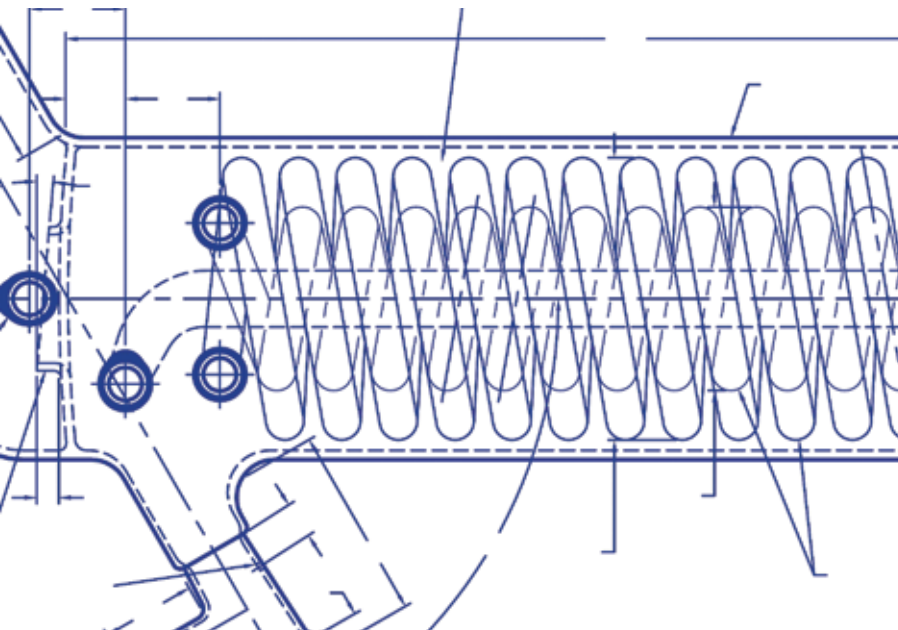

# Rotary Evaporator Replacement Glassware from Ace Glass

**Ace Glass**, founded in 1936, continues our long tradition of manufacturing high quality specialty glassware. We would like to introduce a new, comprehensive line of glassware to fit today's popular rotary evaporators. This brochure outlines the more widely used glassware sets and component parts to replace your existing glass. Ace also offers both custom glass and glass repair services for rotary evaporators. Ace Glass rotary evaporator replacement glass, all manufactured in the USA to exacting specifications and standards.

**ACE GLASS**  
**INCORPORATED**