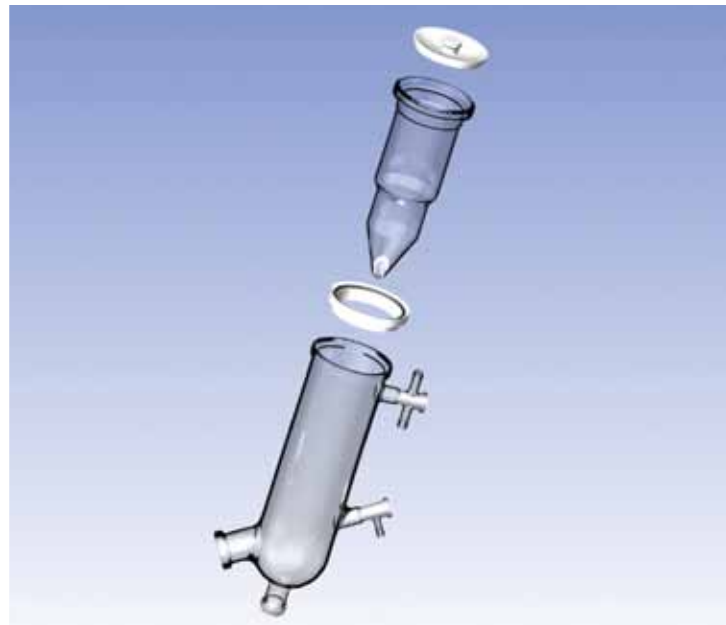

# Rotary Evaporator Replacement Glassware from Ace Glass

**Ace Glass**, founded in 1936, continues our long tradition of manufacturing high quality specialty glassware. We would like to introduce a new, comprehensive line of glassware to fit today's popular rotary evaporators. This brochure outlines the more widely used glassware sets and component parts to replace your existing glass. Ace also offers both custom glass and glass repair services for rotary evaporators. Ace Glass rotary evaporator replacement glass, all manufactured in the USA to exacting specifications and standards.

**ACE GLASS**  
**INCORPORATED**